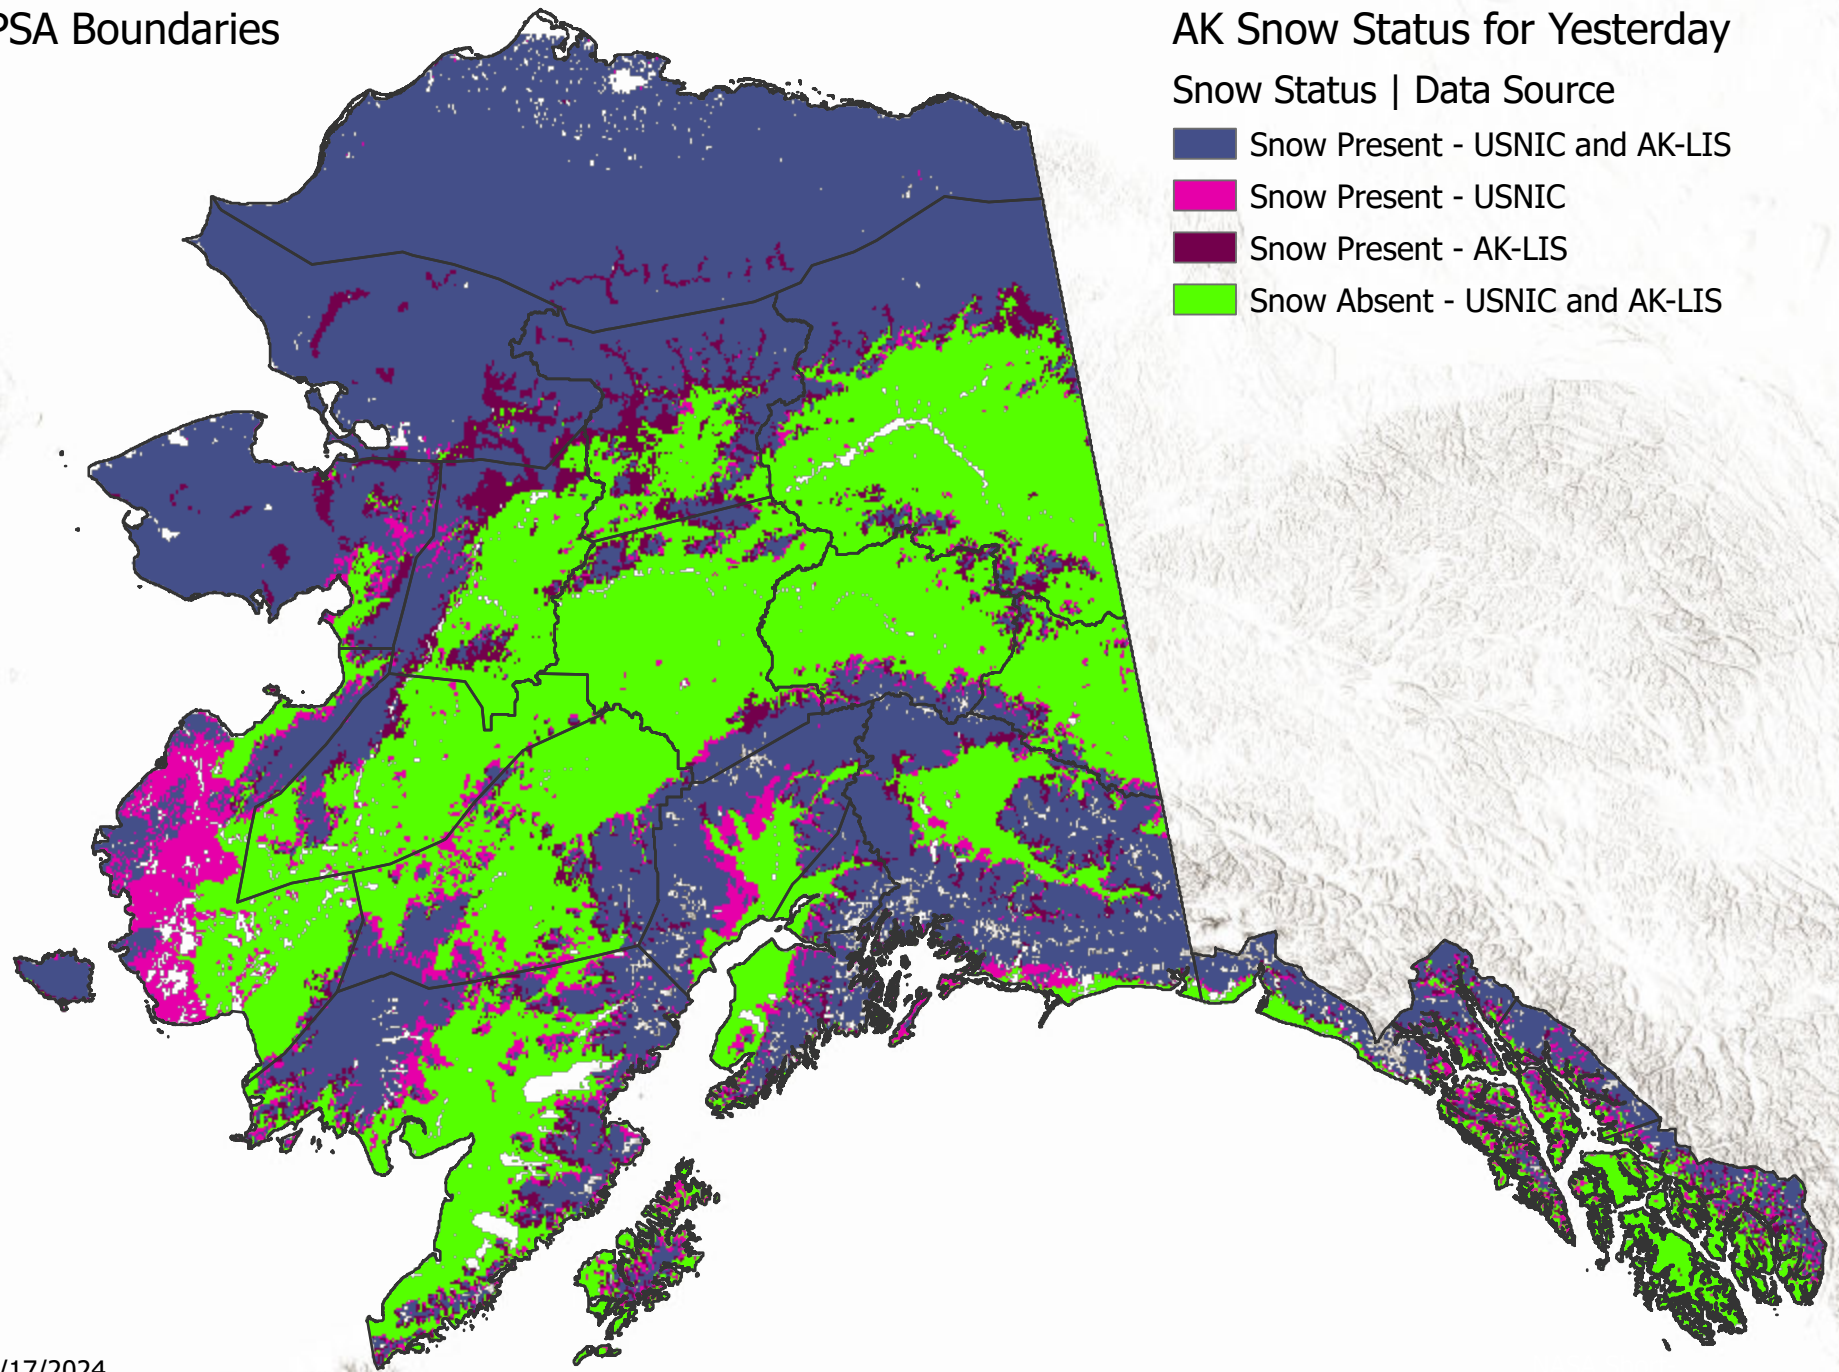

US National Ice Center (USNIC) and NASA Alaska Land Information System (AK-LIS) Combined Snow Status

□ PSA Boundaries

AK Snow Status for Yesterday

Snow Status | Data Source

- Snow Present - USNIC and AK-LIS
- Snow Present - USNIC
- Snow Present - AK-LIS
- Snow Absent - USNIC and AK-LIS